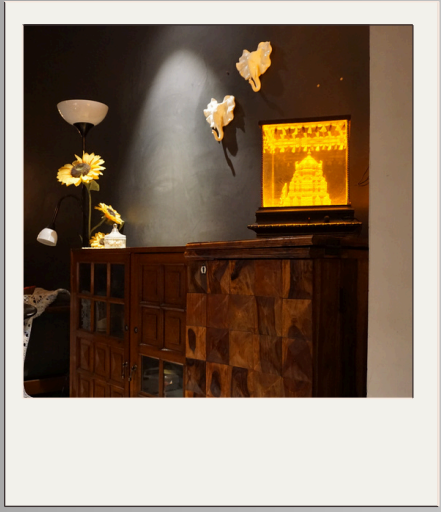

INTERIORS

COMFORT STYLING
for
INTERIOR SPACES
BY US FOR YOU

OUR SERVICES

Designing, Styling & Execution
Old & New

CONSULTUS
Interiors | Placemaking

Ar. Meetushree
+91 7678417860
msconsultus@gmail.com

PLACEMAKING
 IS DESIGNING
 IN A **SMALL PORTION**
 OF A
 ROOM/GARDEN/TERRACE ETC.
 (IT IS NOT
 COMPLETE INTERIORS)